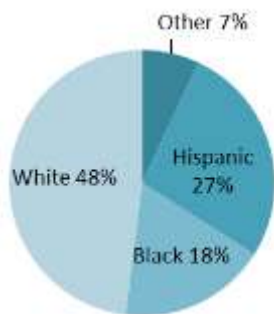

LONGWOOD 2020-2021 PROFILE

Longwood Central School District encompasses a 53 square-mile area of nine individual communities in central Brookhaven Town, 60 miles east of New York City on Long Island. Each community contributes to the ethnic, cultural, and economic diversity of a growing population of over 65,000 residents who speak thirty-one languages and emigrated from sixty countries. More than 5% of Longwood students are English language learners.