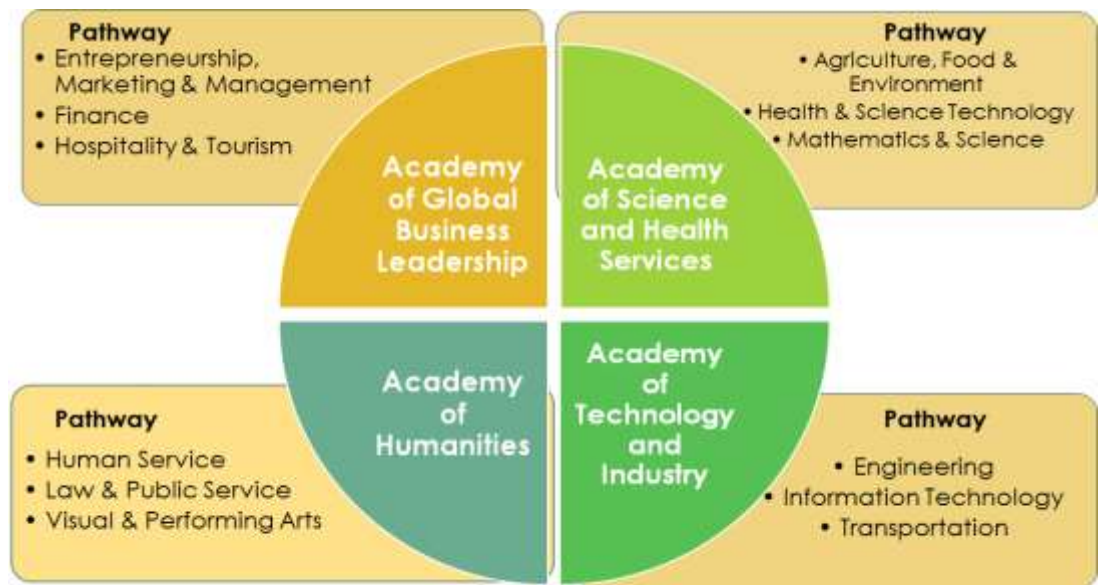

Curriculum

Longwood High School offers a rigorous, comprehensive curriculum to ensure college and career readiness for all students. In addition to Regents level courses, Honors, College, and Advanced Placement courses are offered in core curriculum areas, Career & Technical Education, LOTE, and Music. There are no restrictions on the number of Honors or Advanced Placement courses to which a student may subscribe; however, enrollment is subject to meeting certain departmental requirements. In addition to academics, Longwood students have been recognized at regional, state and national levels for excellence in athletics, art, music, technology, leadership, and service. **The Academies of Longwood High School** began with the Class of 2020. The Academies of Longwood High School empowers students to be the authors, navigators, and implementers of their personal college and career plan. Students choose a career pathway within one of four academies.

Grade Point Average (GPA)

Students who challenge themselves by taking Honors and Advanced Placement courses receive extra weighting when calculating their GPA. Course grades that are listed on the transcript are un-weighted. Grades are weighted according to course level: Advanced Placement courses receive an additional weighting of .10, and Honors courses receive an additional weighting of .05. **Weighted GPA is used solely for the purpose of class percentile ranking.** If a subject is repeated, only the higher grade is included in the GPA.