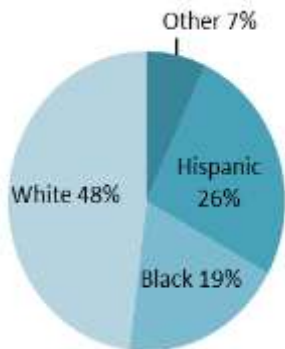

LONGWOOD 2019-2020 PROFILE

Longwood Central School District encompasses a 53 square-mile area of nine individual communities in central Brookhaven Town, 60 miles east of New York City on Long Island. Each community contributes to the ethnic, cultural, and economic diversity of a growing population of over 65,000 residents who speak thirty-one languages and emigrated from sixty countries. More than 5% of Longwood students are English language learners.